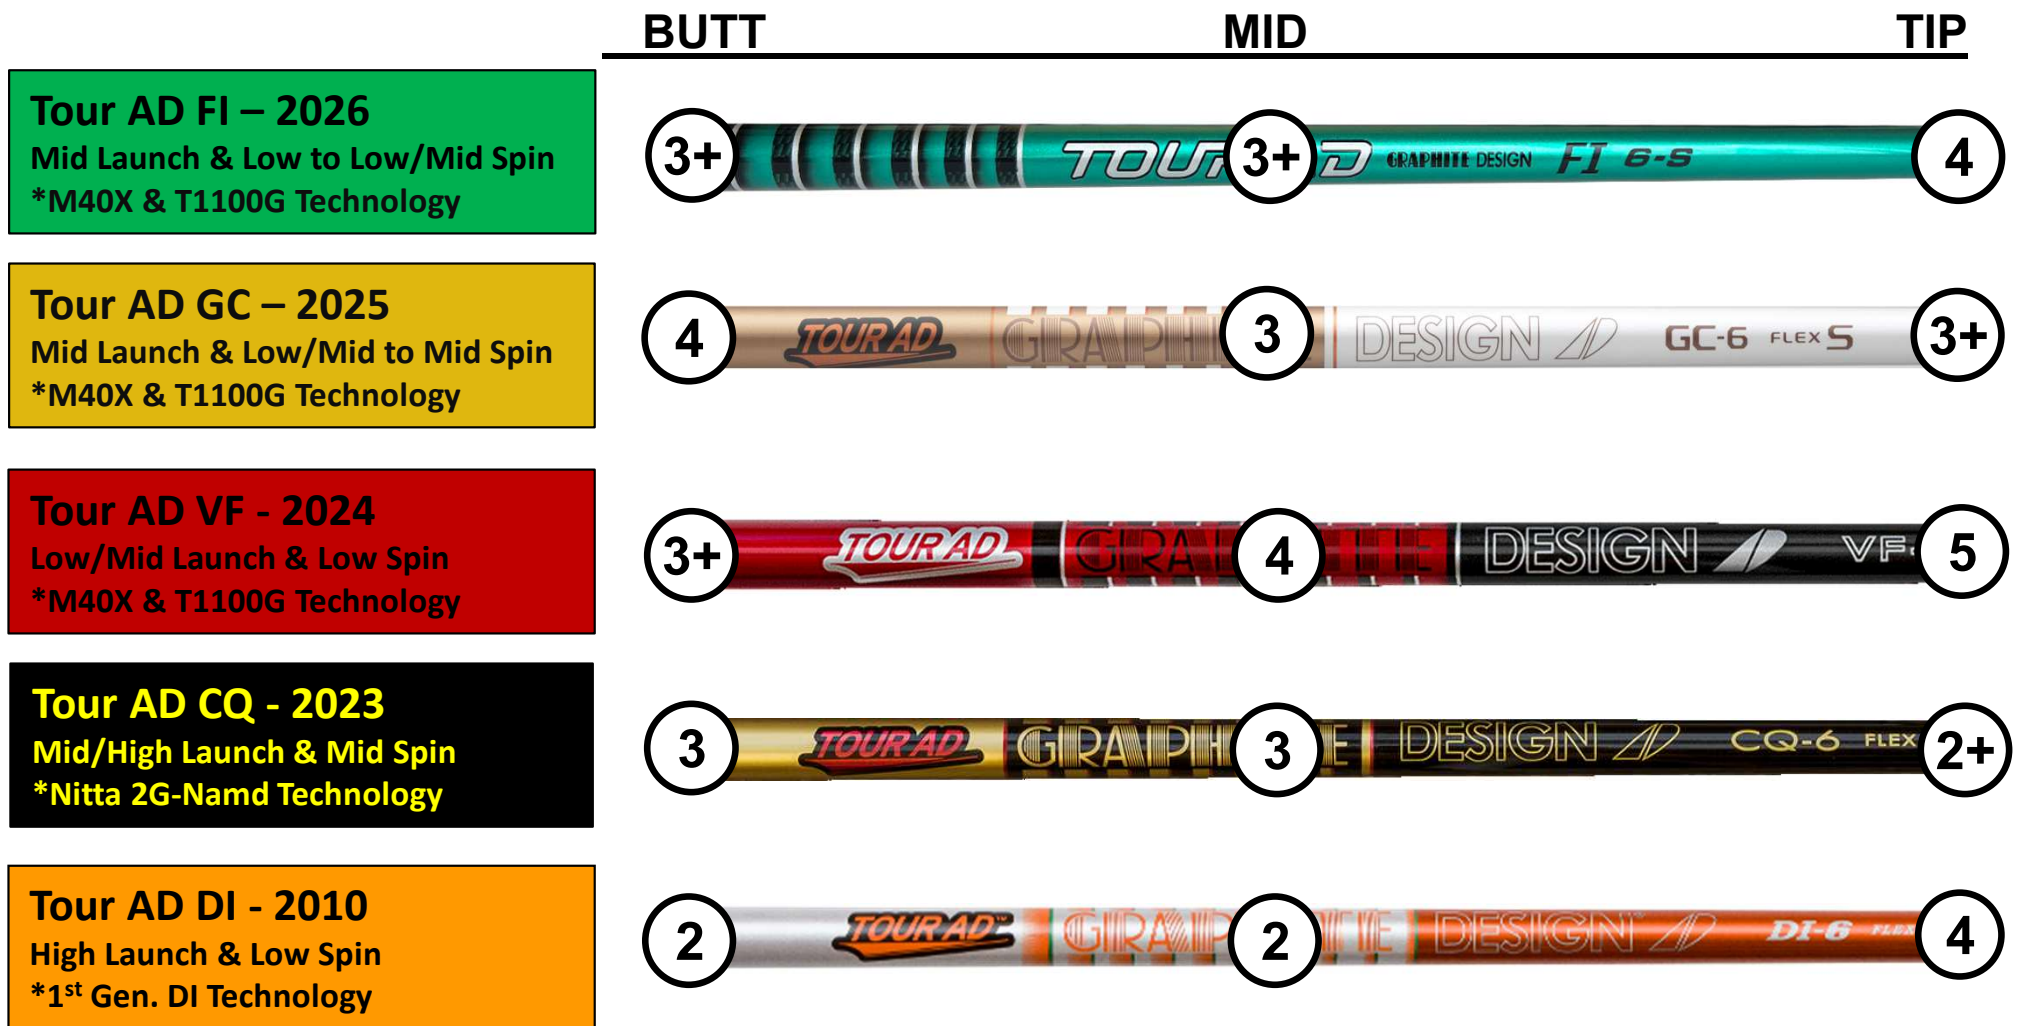

Bend Profile differences of Graphite Design Wood shafts

Stiffness Profile From Stiffer to Softer:

Bend Profile differences of Graphite Design Wood shafts

Stiffness Profile From Stiffer to Softer:

Bend Profile differences of Graphite Design Wood shafts

Tour AD IZ - 2018
 MAP-\$379
 High Launch & Low/Mid Spin
 *T1100G Technology

Tour AD FW - 2017
 MAP-\$249
 High Launch & Mid Spin

Stiffness Profile From Stiffer to Softer: