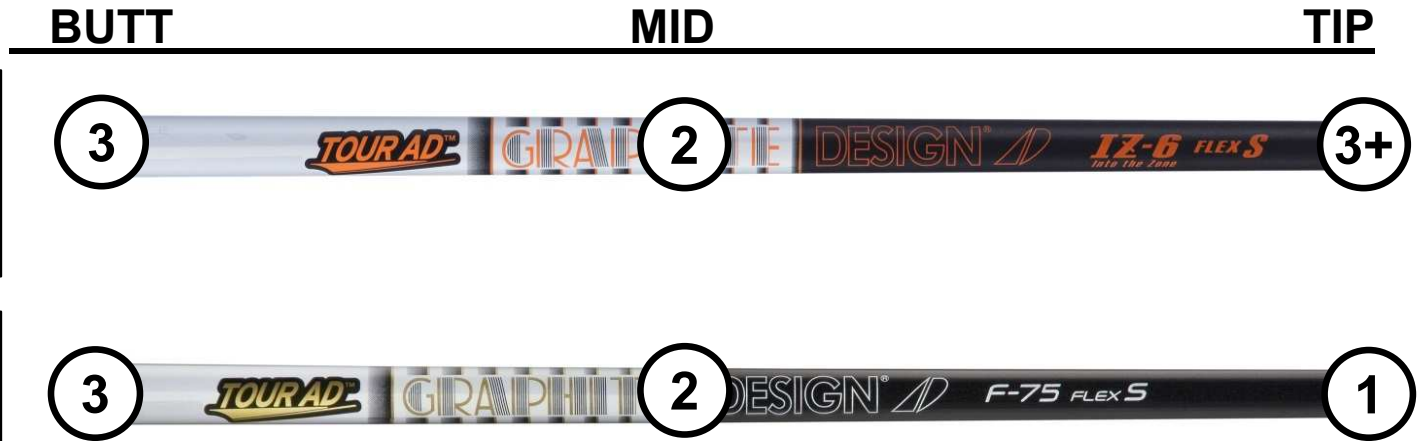

Bend Profile differences of Graphite Design Wood shafts

Stiffness Profile From Stiffer to Softer:

Bend Profile differences of Graphite Design Wood shafts

Stiffness Profile From Stiffer to Softer:

Bend Profile differences of Graphite Design Wood shafts

Tour AD IZ - 2018
 MAP-\$379
 High Launch & Low/Mid Spin
 *T1100G Technology

Tour AD FW - 2017
 MAP-\$249
 High Launch & Mid Spin

Stiffness Profile From Stiffer to Softer: