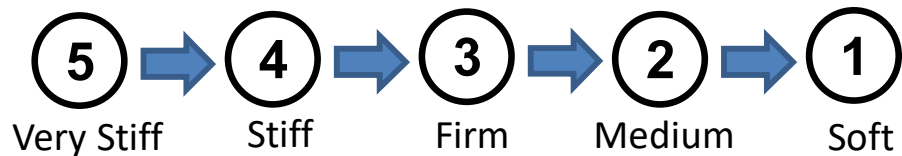

Bend Profile differences of Graphite Design Wood shafts

Stiffness Profile From Stiffer to Softer:

Bend Profile differences of Graphite Design Wood shafts

Stiffness Profile From Stiffer to Softer:

Bend Profile differences of Graphite Design Wood shafts

Tour AD IZ - 2018
 MAP-\$379
 High Launch & Low/Mid Spin
 *T1100G Technology

Tour AD FW - 2017
 MAP-\$249
 High Launch & Mid Spin

Stiffness Profile From Stiffer to Softer: